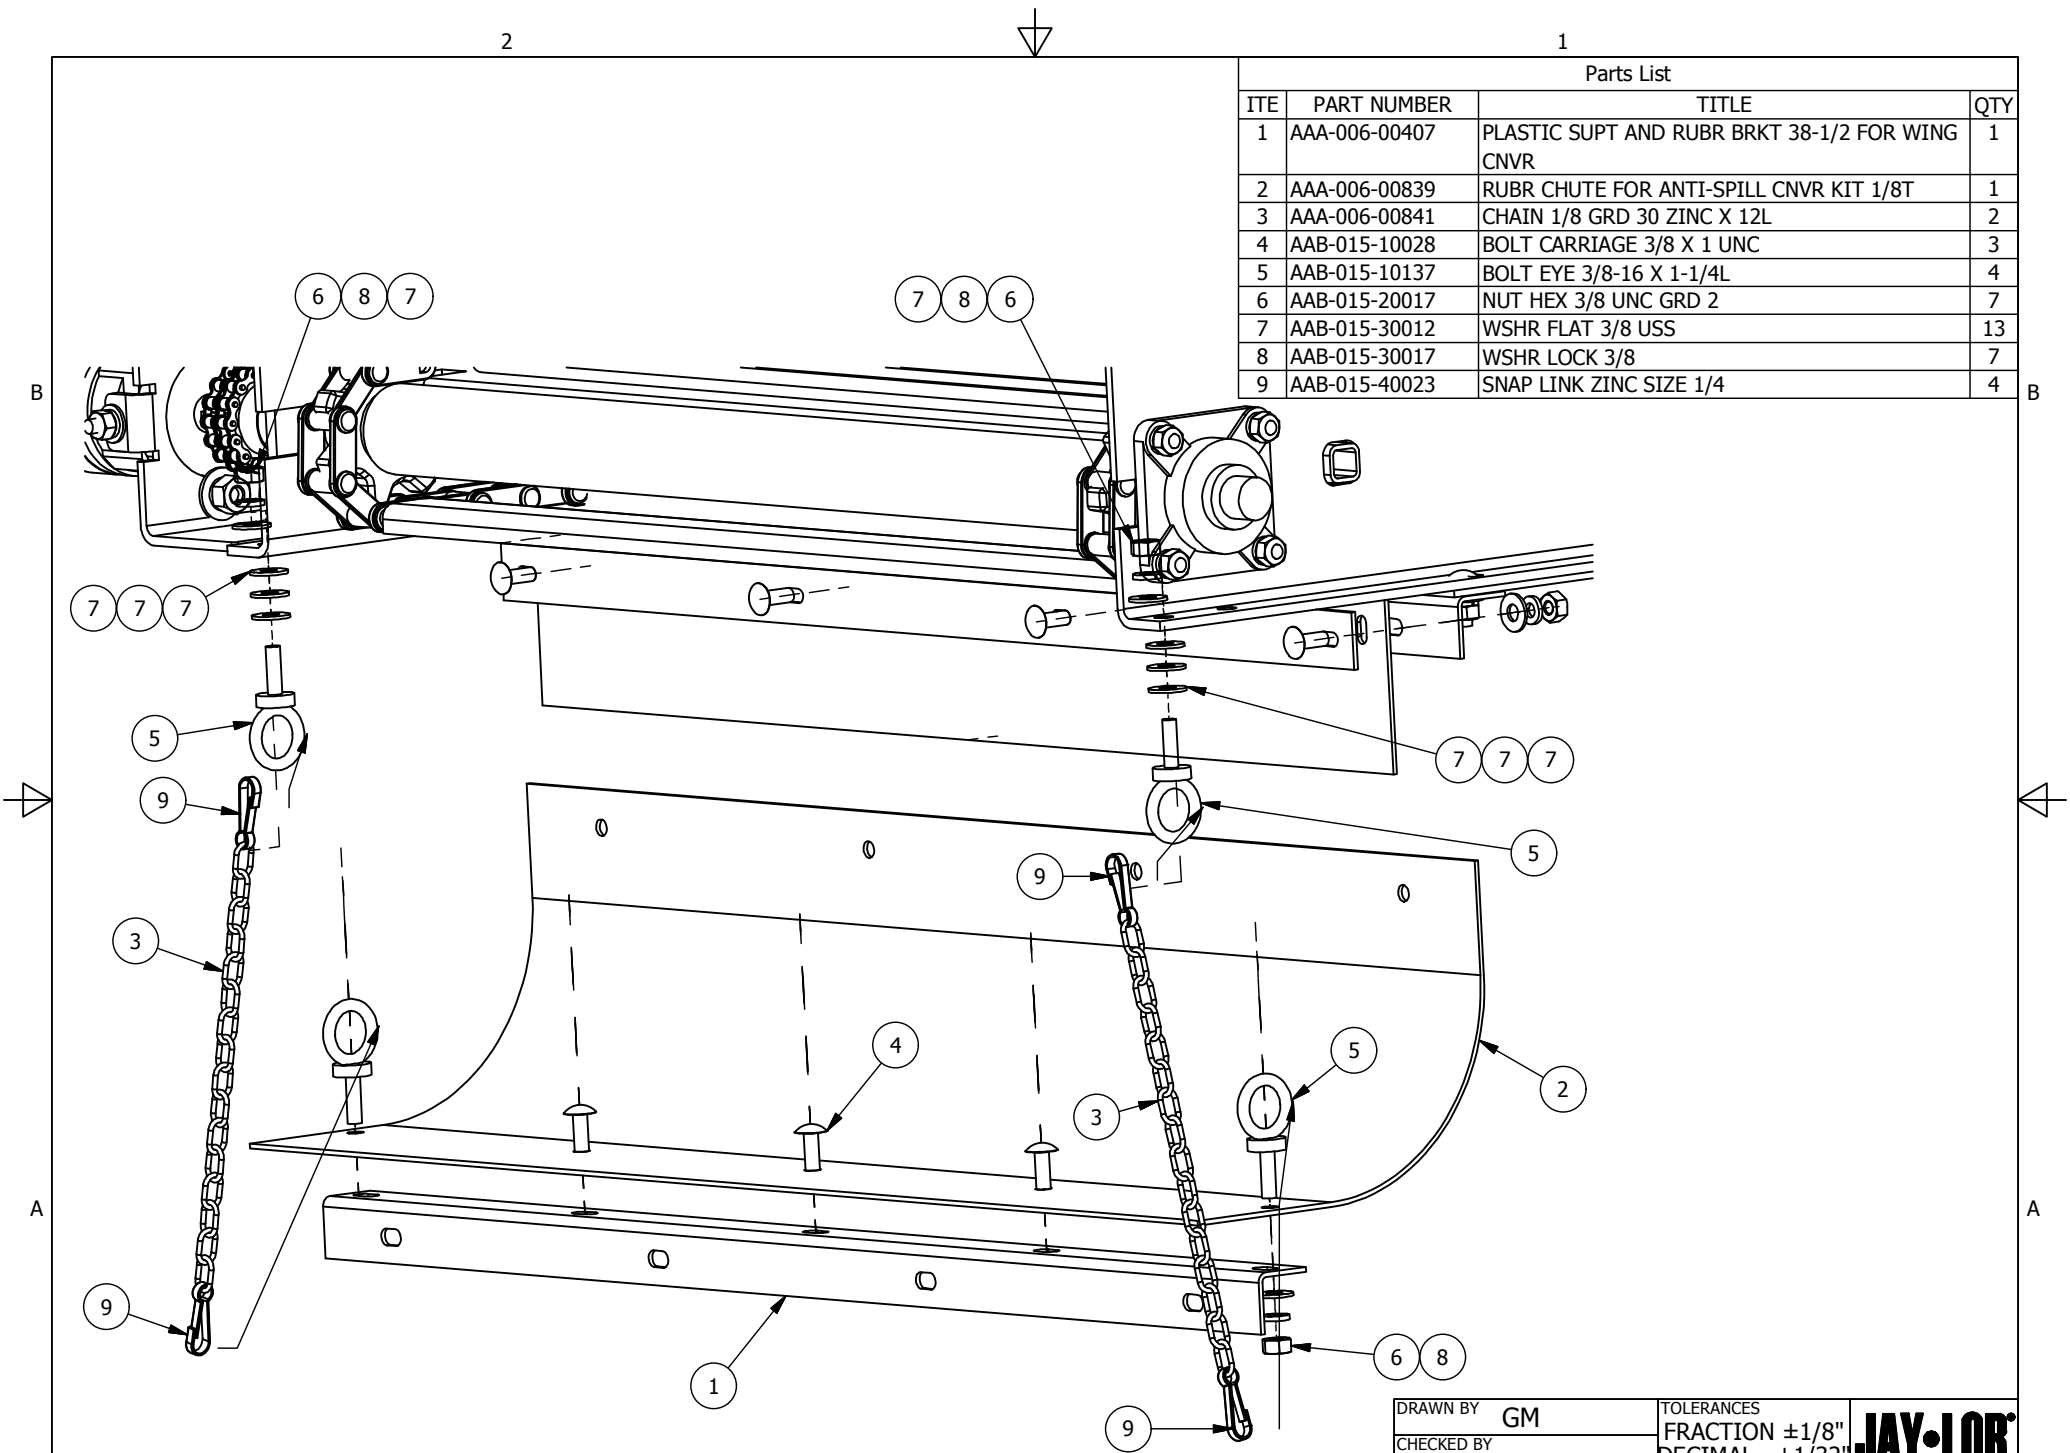

Parts List			
ITE	PART NUMBER	TITLE	QTY
1	AAA-006-00407	PLASTIC SUPT AND RUBR BRKT 38-1/2 FOR WING CNVR	1
2	AAA-006-00839	RUBR CHUTE FOR ANTI-SPILL CNVR KIT 1/8T	1
3	AAA-006-00841	CHAIN 1/8 GRD 30 ZINC X 12L	2
4	AAB-015-10028	BOLT CARRIAGE 3/8 X 1 UNC	3
5	AAB-015-10137	BOLT EYE 3/8-16 X 1-1/4L	4
6	AAB-015-20017	NUT HEX 3/8 UNC GRD 2	7
7	AAB-015-30012	WSHR FLAT 3/8 USS	13
8	AAB-015-30017	WSHR LOCK 3/8	7
9	AAB-015-40023	SNAP LINK ZINC SIZE 1/4	4

DRAWN BY	GM	TOLERANCES	JAY-LOR <i>Fabricating Inc</i>
CHECKED BY		FRACTION ±1/8"	
DATE	11/29/2011	DECIMAL ±1/32"	
MATERIAL		ANGLES ±1/2°	SCALE
FILE NO AAA-006-00840.idw			AAA-006-00840

UNITS	PAPER A	SHEET 1 OF 1	R#	DATE	DESCRIPTION	DR	CK
TITLE ANTI-SPILL CNVR KIT							